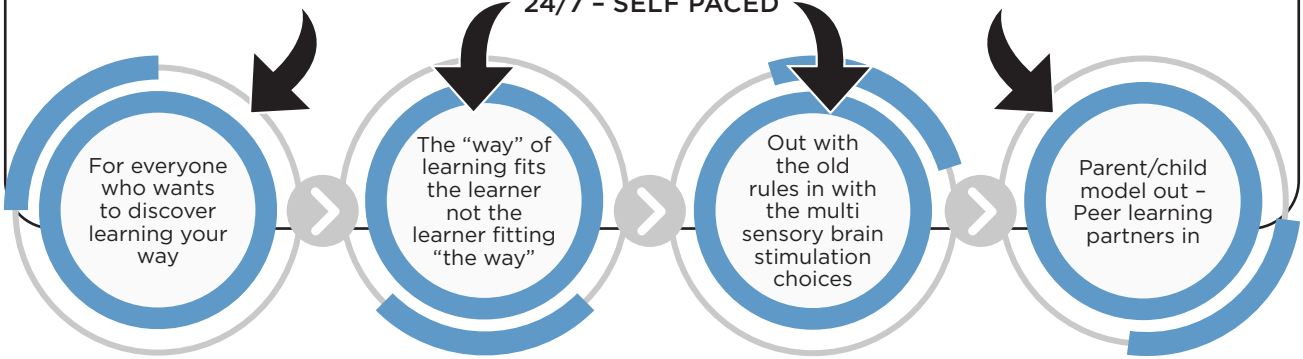

**DARLING
POINT SPECIAL
SCHOOL**

**LAUNCH
JUNE 9TH
24/7**

**PEAK
PERFORMANCE
DEVELOPMENT**

allan parker

ONLINE

LEARNING TO COACH | COACHING TO LEARN

A NEW REALM

**BY LIBERATING LEARNING USING NEUROSCIENCE
NEW ONLINE LEARNING LABORATORY**

24/7 - SELF PACED

"MORE INFORMATION TO COME SOON"

REGISTER NOW
<https://www.trybooking.com/BRQMG>

Launch Price: \$500 + GST for the first 100 bookings or 31st July 2021 (whichever comes first)

10 MODULES

- MODULE 1:** Know your Best Coach - Your Brain
- MODULE 2:** Curiosity - Learning Fuel
- MODULE 3:** Coaching to Learn, Be Living Example
- MODULE 4:** Two Ways of Learning x 6
- MODULE 5:** Why, What, How of Learning